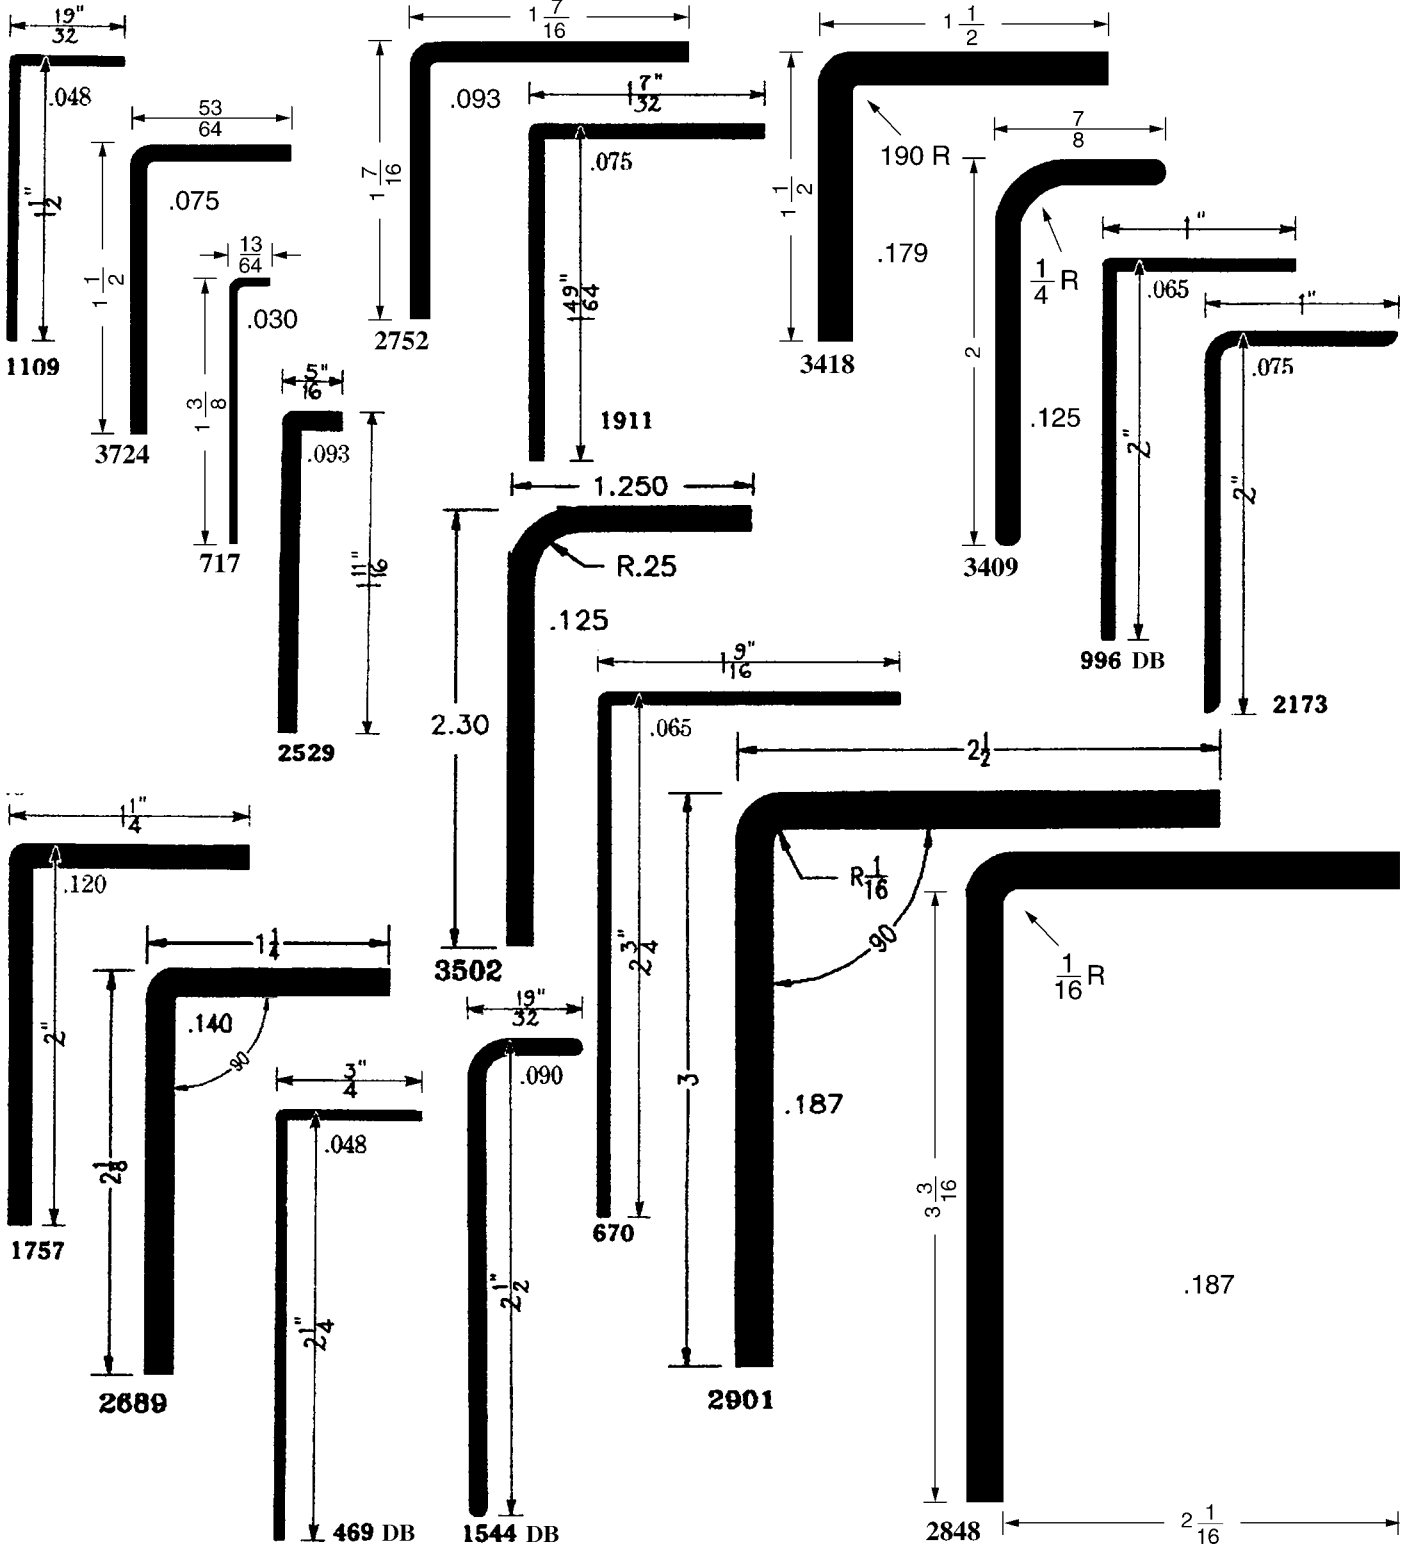

2173

PART FOR CLOTH CUTTING MACHINE

996

RING FOR OPERATING LIGHT

1911

CORNER CONSTRUCTION

DESK BINDINGS

LINOLEUM BINDING

PANEL CONTROL BOARD