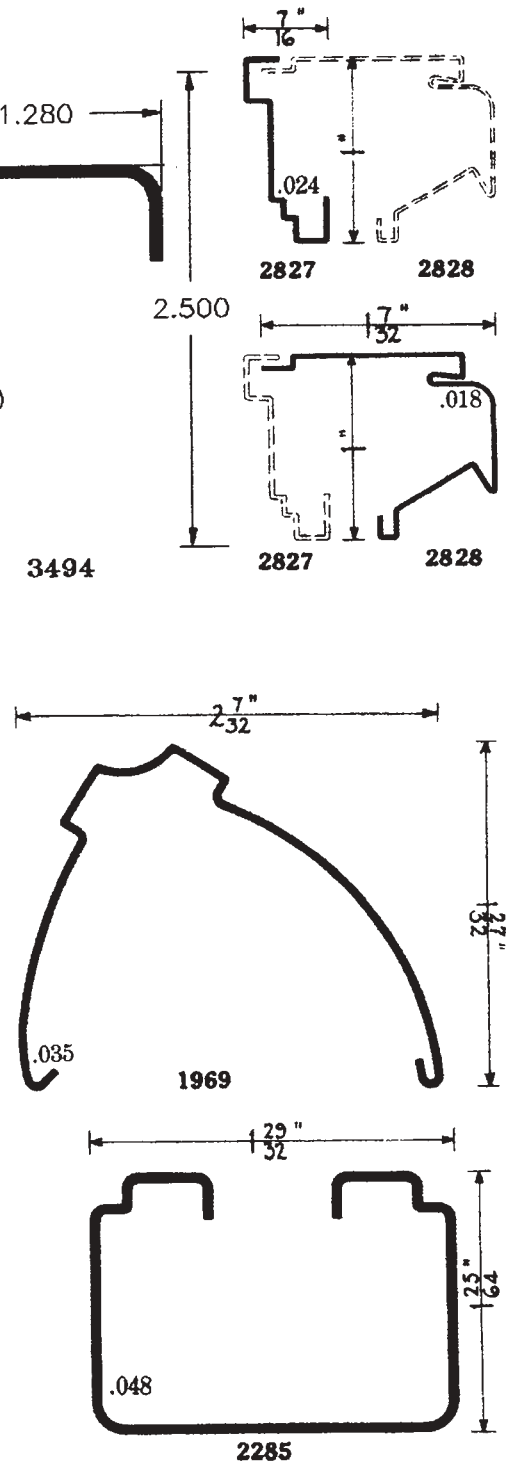

## SECTION FIVE

---

- TRIM PROFILES
- CURTAIN SLATS
- CORNER SHAPES
- HOOK SHAPES
- TONGUE & GROOVE SHAPES
- MISCELLANEOUS SHAPES

### **Curtain Slats**

Interlocking curtain slats are used for roll top desks and industrial roller curtains.

2717  
TRIM — FURNACE HOUSING

1924  
1925  
1926  
CORNER AND CAP  
TRIMS FOR PARTITION

2243 LINOLEUM BINDING

**DRAWER SLIDE**

**FLUSH PANEL JOINT COVER**

**JOINT COVER**

2141

2137

Mates with 2134 (pg. 81)

2313

2389