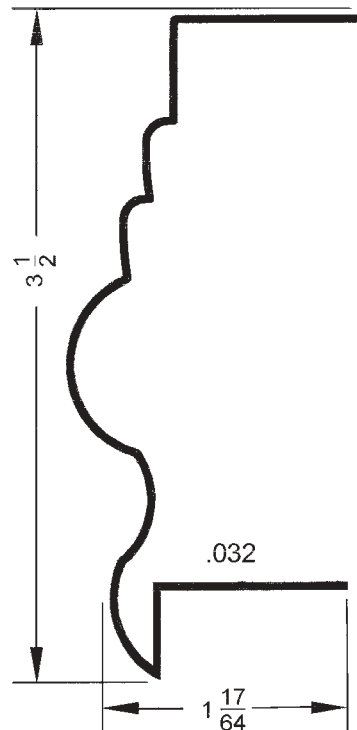

## SECTION FIVE

---

- TRIM PROFILES
- CURTAIN SLATS
- CORNER SHAPES
- HOOK SHAPES
- TONGUE & GROOVE SHAPES
- MISCELLANEOUS SHAPES

### **Curtain Slats**

Interlocking curtain slats are used for roll top desks and industrial roller curtains.

2717  
TRIM — FURNACE HOUSING

1924  
1925  
1926  
CORNER AND CAP  
TRIMS FOR PARTITION

2243 LINOLEUM BINDING

**DRAWER SLIDE**

**FLUSH PANEL JOINT COVER**

**JOINT COVER**

2141

2137

Mates with 2134 (pg. 81)

2313

2389