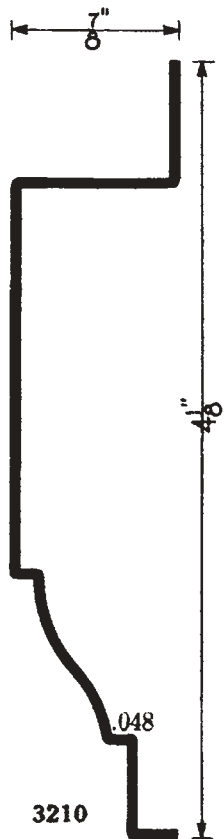

## SECTION FIVE

---

- TRIM PROFILES
- CURTAIN SLATS
- CORNER SHAPES
- HOOK SHAPES
- TONGUE & GROOVE SHAPES
- MISCELLANEOUS SHAPES

### **Curtain Slats**

Interlocking curtain slats are used for roll top desks and industrial roller curtains.

2717  
TRIM — FURNACE HOUSING

1924  
1925  
1926  
CORNER AND CAP  
TRIMS FOR PARTITION

2243 LINOLEUM BINDING

**DRAWER SLIDE**

**FLUSH PANEL JOINT COVER**

**JOINT COVER**

2141

2137

Mates with 2134 (pg. 81)

2313

2389