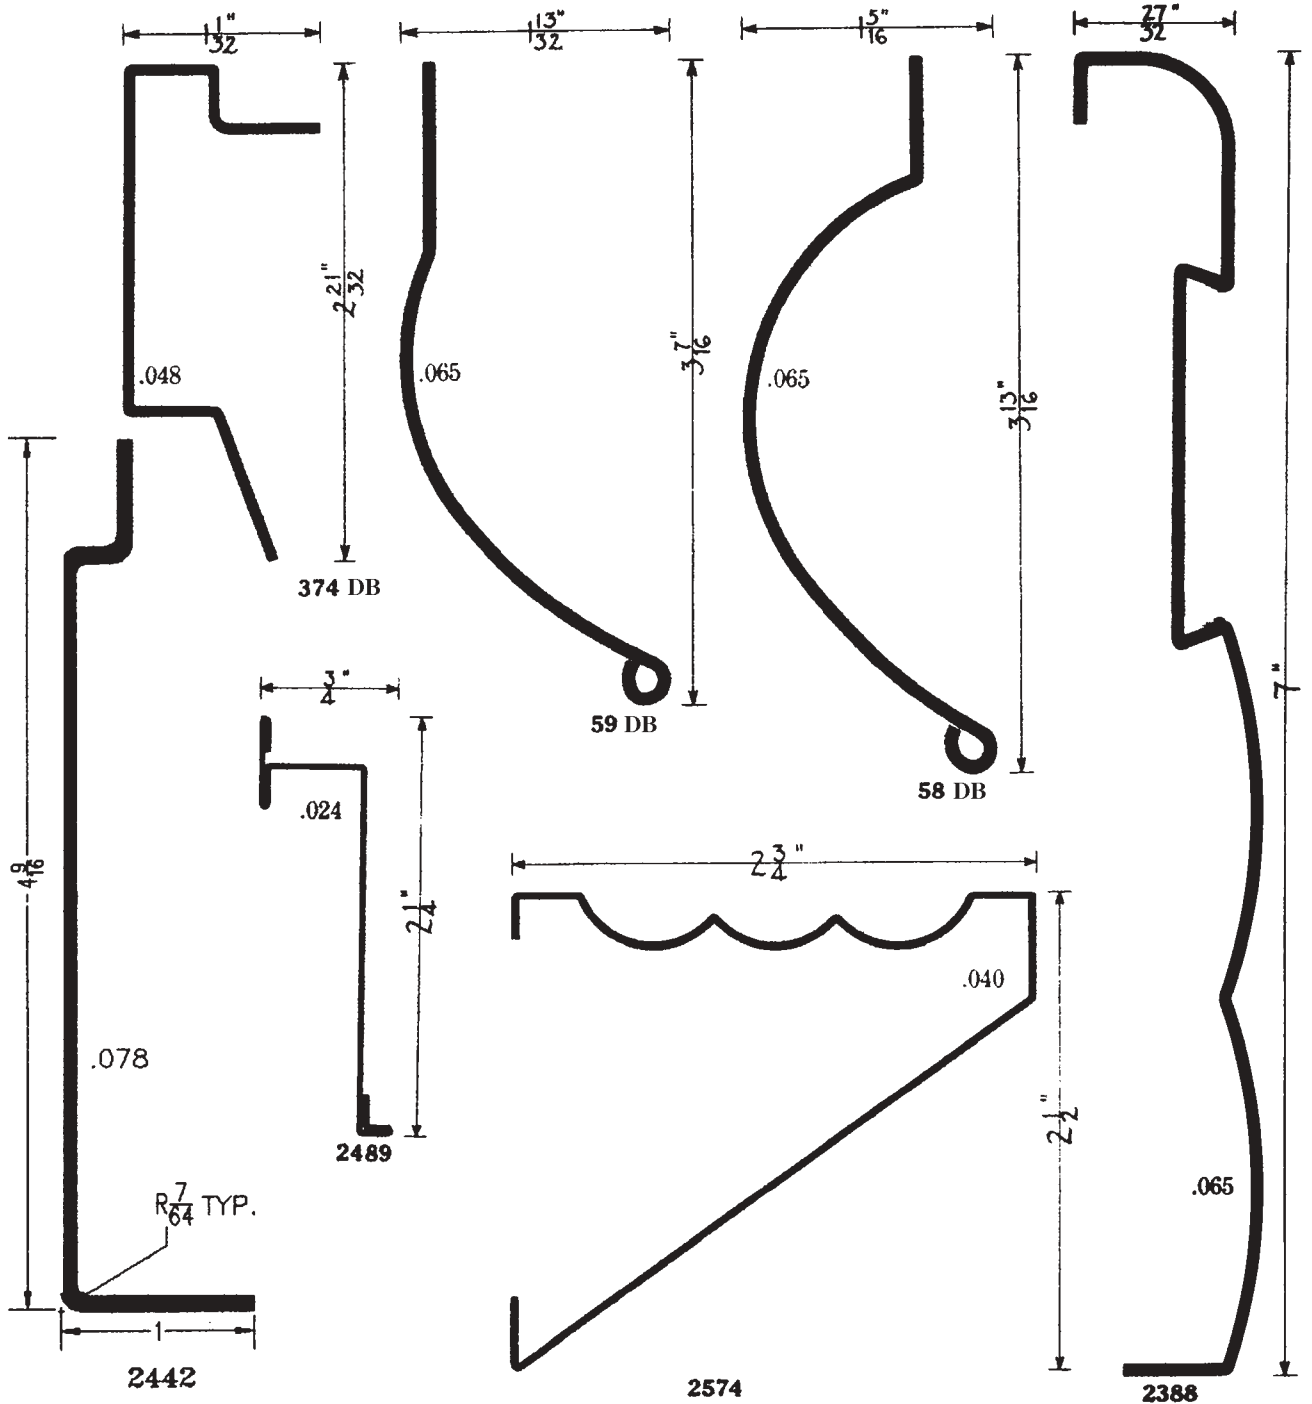

## SECTION FIVE

---

- TRIM PROFILES
- CURTAIN SLATS
- CORNER SHAPES
- HOOK SHAPES
- TONGUE & GROOVE SHAPES
- MISCELLANEOUS SHAPES

### **Trim Profiles**

Profiles are used as finishing trim for cabinets, enclosures, joint covers and fascia trim.

### **Curtain Slats**

Interlocking curtain slats are used for roll top desks and industrial roller curtains.

2717  
TRIM — FURNACE HOUSING

1924  
1925  
1926  
CORNER AND CAP  
TRIMS FOR PARTITION

2243 LINOLEUM BINDING

**DRAWER SLIDE**

**FLUSH PANEL JOINT COVER**

**JOINT COVER**

2141

2137

Mates with 2134 (pg. 81)

2313

2389