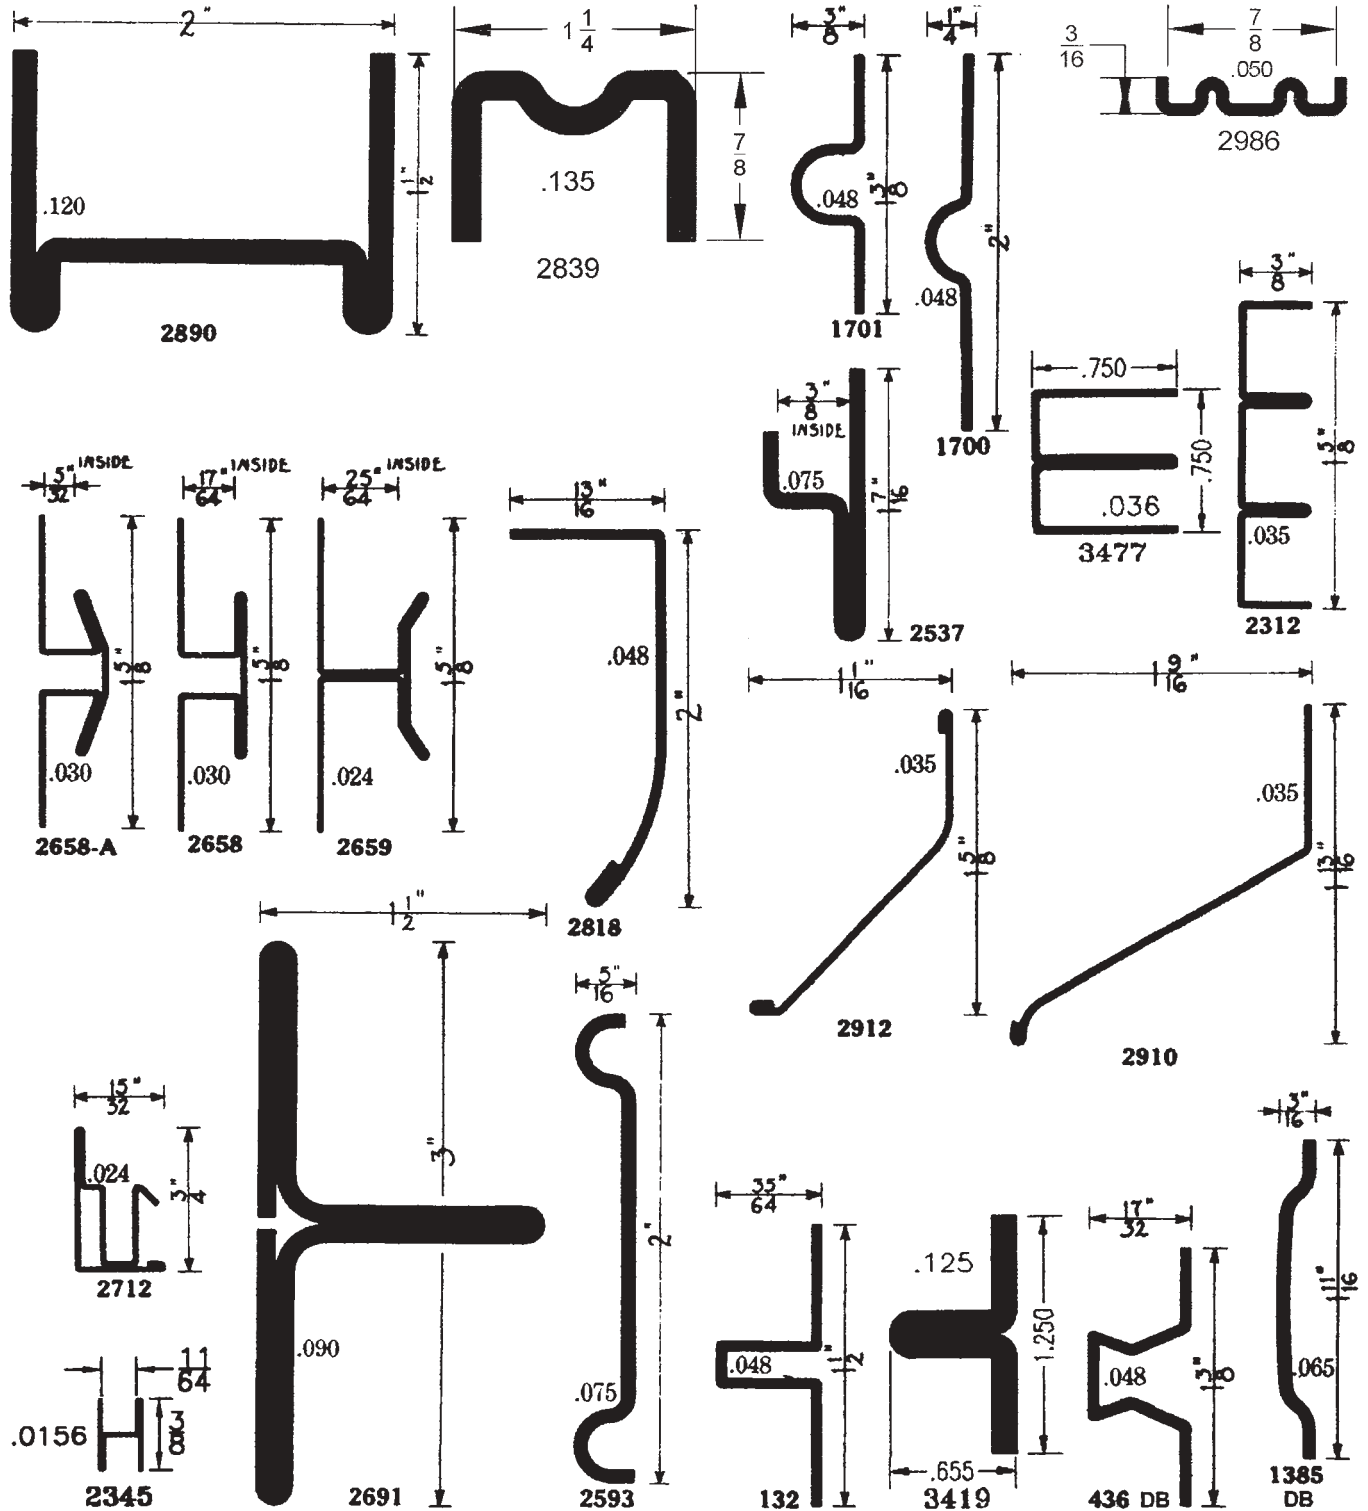

## SECTION FIVE

---

- TRIM PROFILES
- CURTAIN SLATS
- CORNER SHAPES
- HOOK SHAPES
- TONGUE & GROOVE SHAPES
- MISCELLANEOUS SHAPES

### **Trim Profiles**

Profiles are used as finishing trim for cabinets, enclosures, joint covers and fascia trim.

### **Curtain Slats**

Interlocking curtain slats are used for roll top desks and industrial roller curtains.

2717  
TRIM — FURNACE HOUSING

1924  
1925  
1926  
CORNER AND CAP  
TRIMS FOR PARTITION

2243 LINOLEUM BINDING

**DRAWER SLIDE**

**FLUSH PANEL JOINT COVER**

**JOINT COVER**

2141

2137

Mates with 2134 (pg. 81)

2313

2389