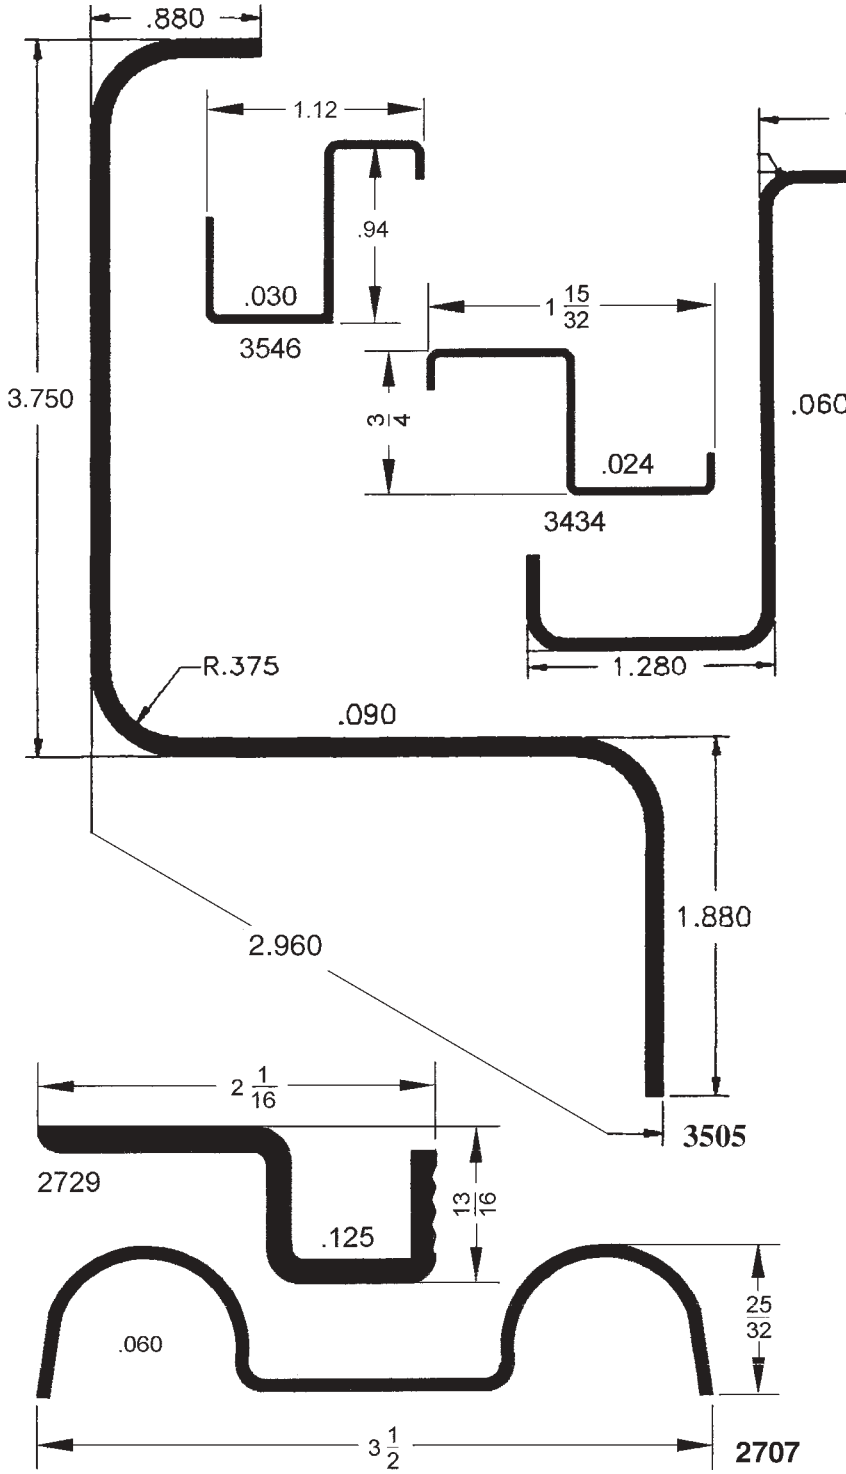

## SECTION FIVE

---

- TRIM PROFILES
- CURTAIN SLATS
- CORNER SHAPES
- HOOK SHAPES
- TONGUE & GROOVE SHAPES
- MISCELLANEOUS SHAPES

### **Trim Profiles**

Profiles are used as finishing trim for cabinets, enclosures, joint covers and fascia trim.

### **Curtain Slats**

Interlocking curtain slats are used for roll top desks and industrial roller curtains.

2717  
TRIM — FURNACE HOUSING

1924  
1925  
1926  
CORNER AND CAP  
TRIMS FOR PARTITION

2243 LINOLEUM BINDING

**DRAWER SLIDE**

**FLUSH PANEL JOINT COVER**

**JOINT COVER**

2141

2137

Mates with 2134 (pg. 81)

2313

2389